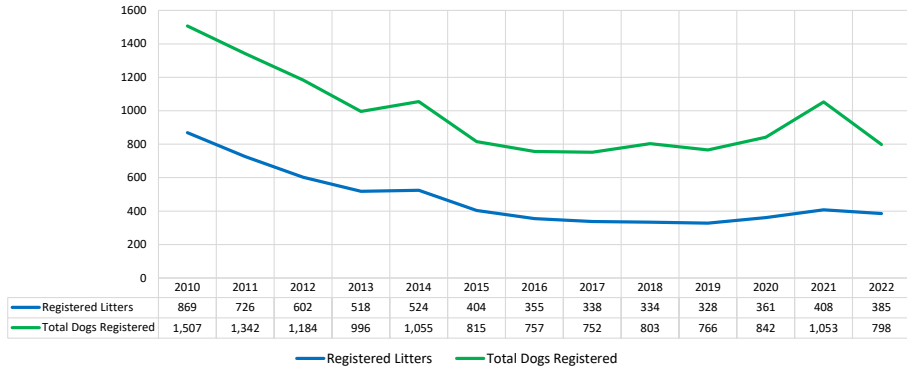

AKC Dog & Litter Registrations