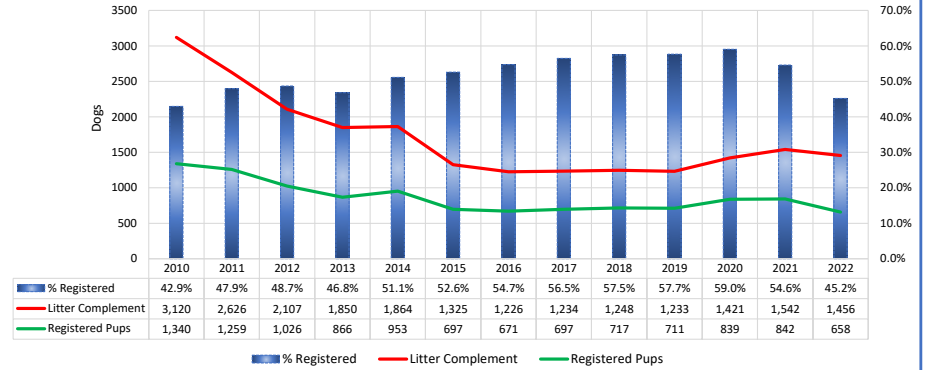

% of Each Year's Litter Complement that were Eventually Registered