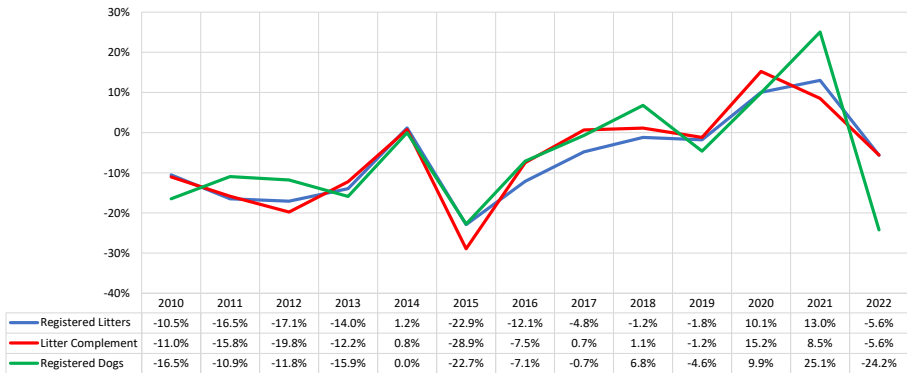

% Change from Previous Year (YOY)