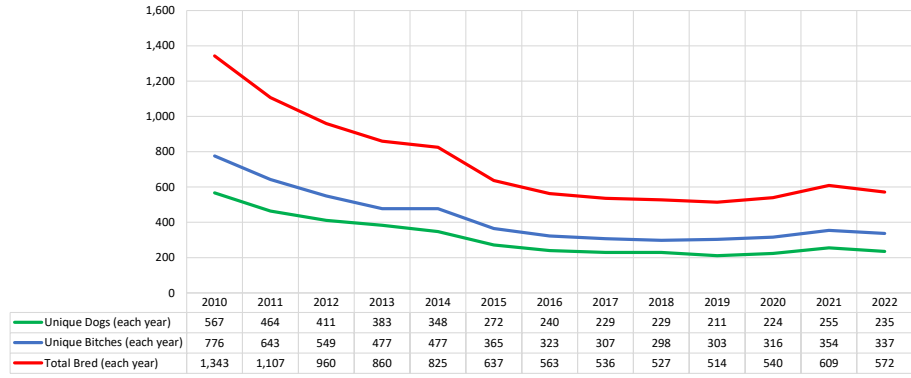

Competing: % Change Unique Total Dogs Year over Year by Sport

% Change Companion	8.8%	0.8%	3.2%	-5.5%	5.0%	3.9%	-4.5%	-7.9%	0.0%	0.9%	-19.7%	7.4%	-5.0%
% Change Performance	0.0%	0.0%	0.0%	0.0%	225.0%	-19.2%	81.0%	-7.9%	80.0%	61.9%	-27.5%	70.3%	41.3%
% Change Conformation	-8.6%	-7.9%	0.6%	-7.9%	-3.3%	-6.4%	-9.7%	-6.0%	-1.8%	-0.1%	-35.5%	30.4%	5.4%

Performance: Total Unique Dogs Placing

Companion: Total Unique Dogs Entered

Chinese Crested

2022 (as of 3/2023)

Breeding: Unique Individual Dogs & Bitches Bred Each Year

% of Each Year's Litter Complement that have been Bred (to date)

Competing: % of Each Year's Litter Complement in Competition