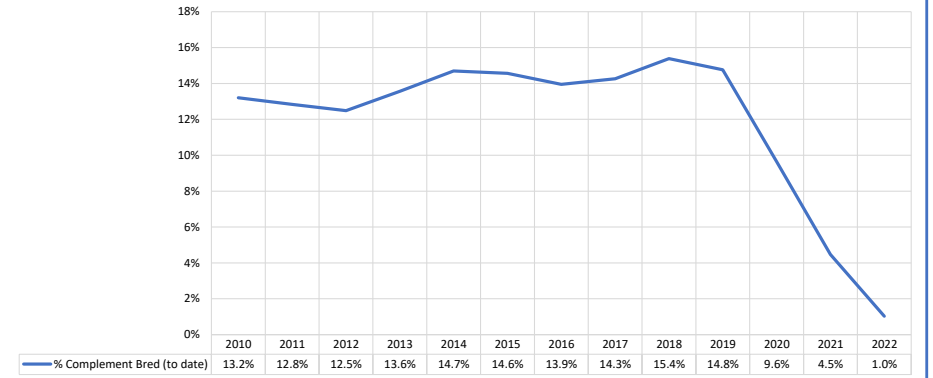

Competing: % Change Unique Total Dogs Year over Year by Sport

% Change Companion	8.8%	0.8%	3.2%	-5.5%	5.0%	3.9%	-4.5%	-7.9%	0.0%	0.9%	-19.7%	7.4%	-5.0%
% Change Performance	0.0%	0.0%	0.0%	0.0%	225.0%	-19.2%	81.0%	-7.9%	80.0%	61.9%	-27.5%	70.3%	41.3%
% Change Conformation	-8.6%	-7.9%	0.6%	-7.9%	-3.3%	-6.4%	-9.7%	-6.0%	-1.8%	-0.1%	-35.5%	30.4%	5.4%

Performance: Total Unique Dogs Placing

Companion: Total Unique Dogs Entered

Chinese Crested

2022 (as of 3/2023)

Breeding: Unique Individual Dogs & Bitches Bred Each Year

% of Each Year's Litter Complement that have been Bred (to date)

Competing: % of Each Year's Litter Complement in Competition