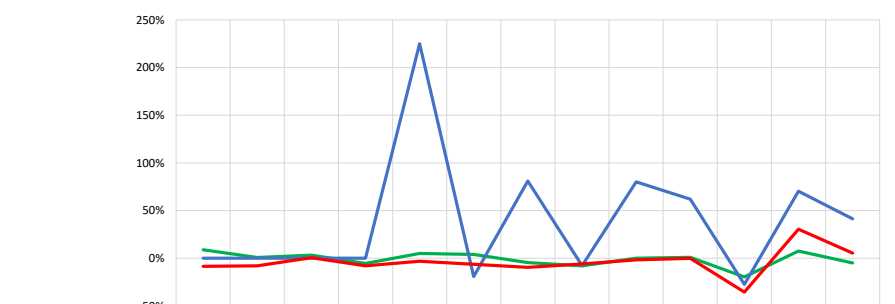

Competing: % Change Unique Total Dogs Year over Year by Sport