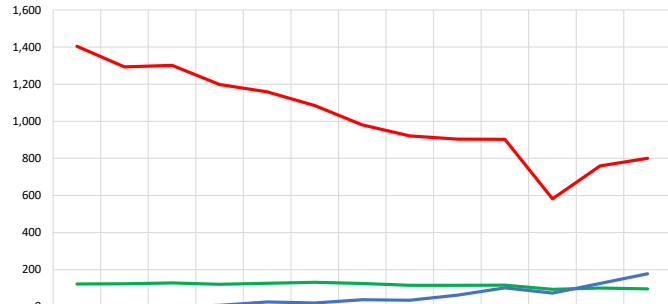

Competing: Total Unique Dogs by Sport Each Year