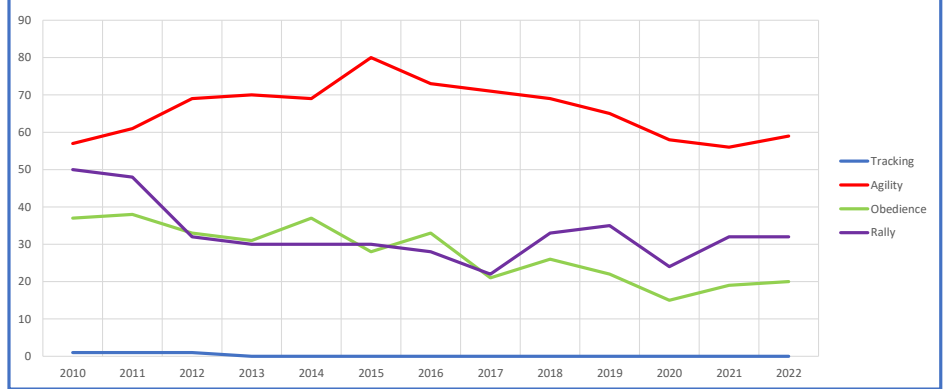

Companion: Total Unique Dogs Entered